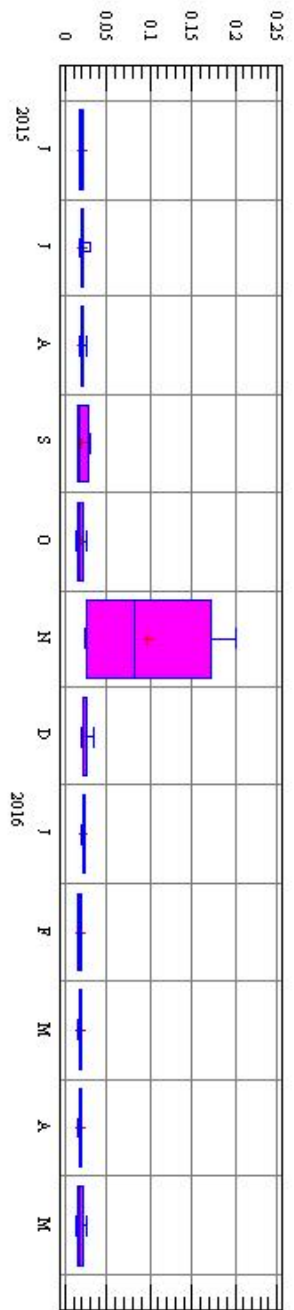

Alk (mg/L)

Ca (mg/L)

Big Creek

Big Creek

Na (mg/L)

NO3N (mg/L)

Big Creek

TP (mg/L)

Turb