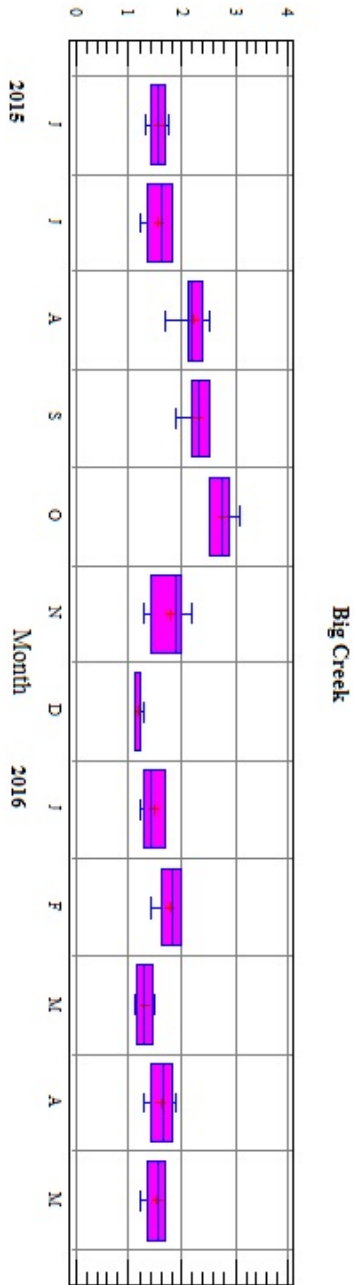

Alk (mg/L)

Ca (mg/L)

Big Creek

Big Creek

Na (mg/L)

NO3N (mg/L)

Big Creek

TP (mg/L)

Turb